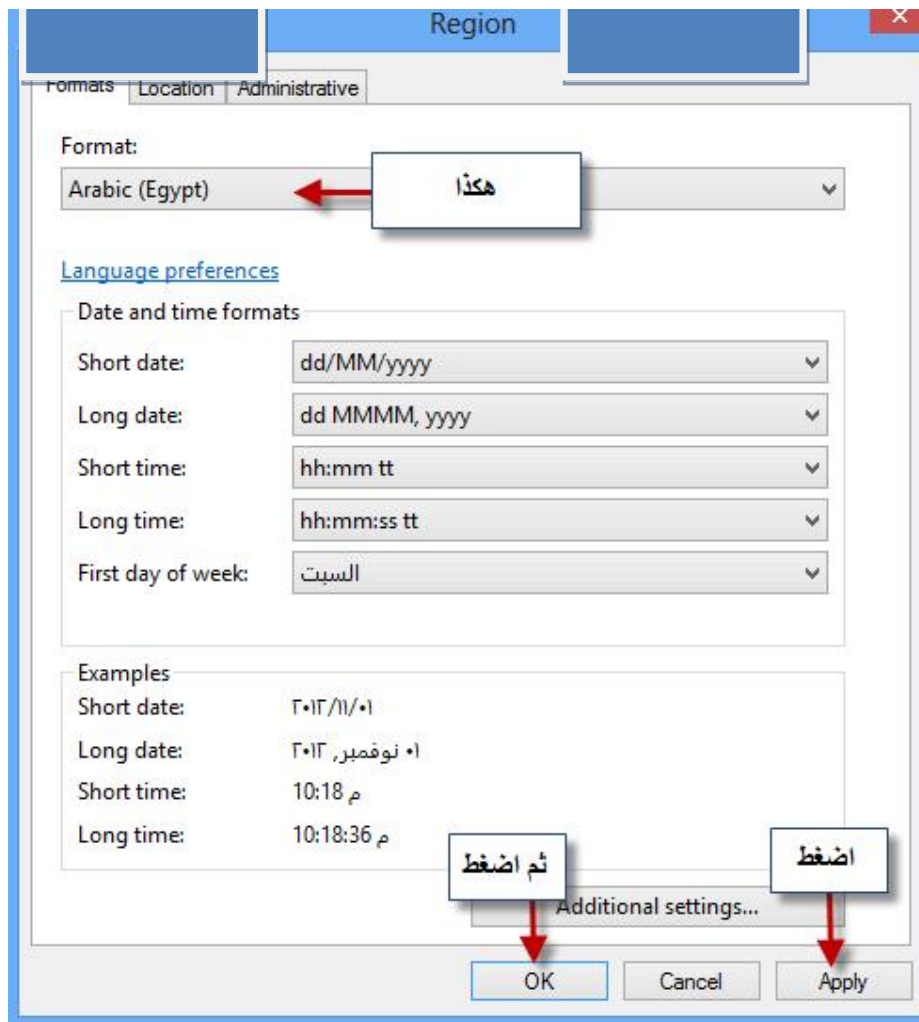

Clock, Language, and Region

Add a language
Change input methods
Change date, time, or number formats

Ease of Access

Let Windows suggest settings
Optimize visual display

- Control Panel Home
- System and Security
- Network and Internet
- Hardware and Sound
- Programs
- User Accounts and Family Safety
- Appearance and Personalization
- **Clock, Language, and Region**
- Ease of Access

ثم ادخل

Date and Time

Set the time and date | Change the time zone | Add clocks for different time zones

Language

Add a language | Change input methods

Region

Change location | Change date, time, or number formats