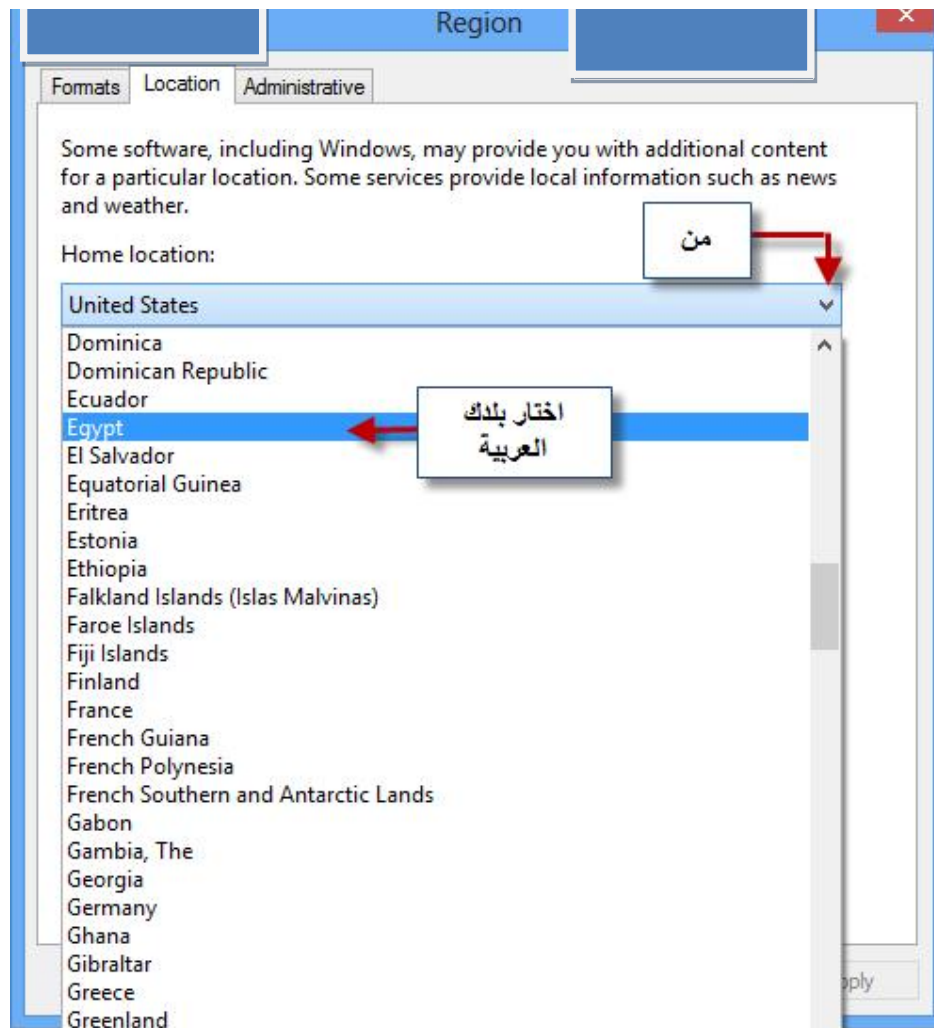

Clock, Language, and Region

Add a language
Change input methods
Change date, time, or number formats

Ease of Access

Let Windows suggest settings
Optimize visual display

- Control Panel Home
- System and Security
- Network and Internet
- Hardware and Sound
- Programs
- User Accounts and Family Safety
- Appearance and Personalization
- **Clock, Language, and Region**
- Ease of Access