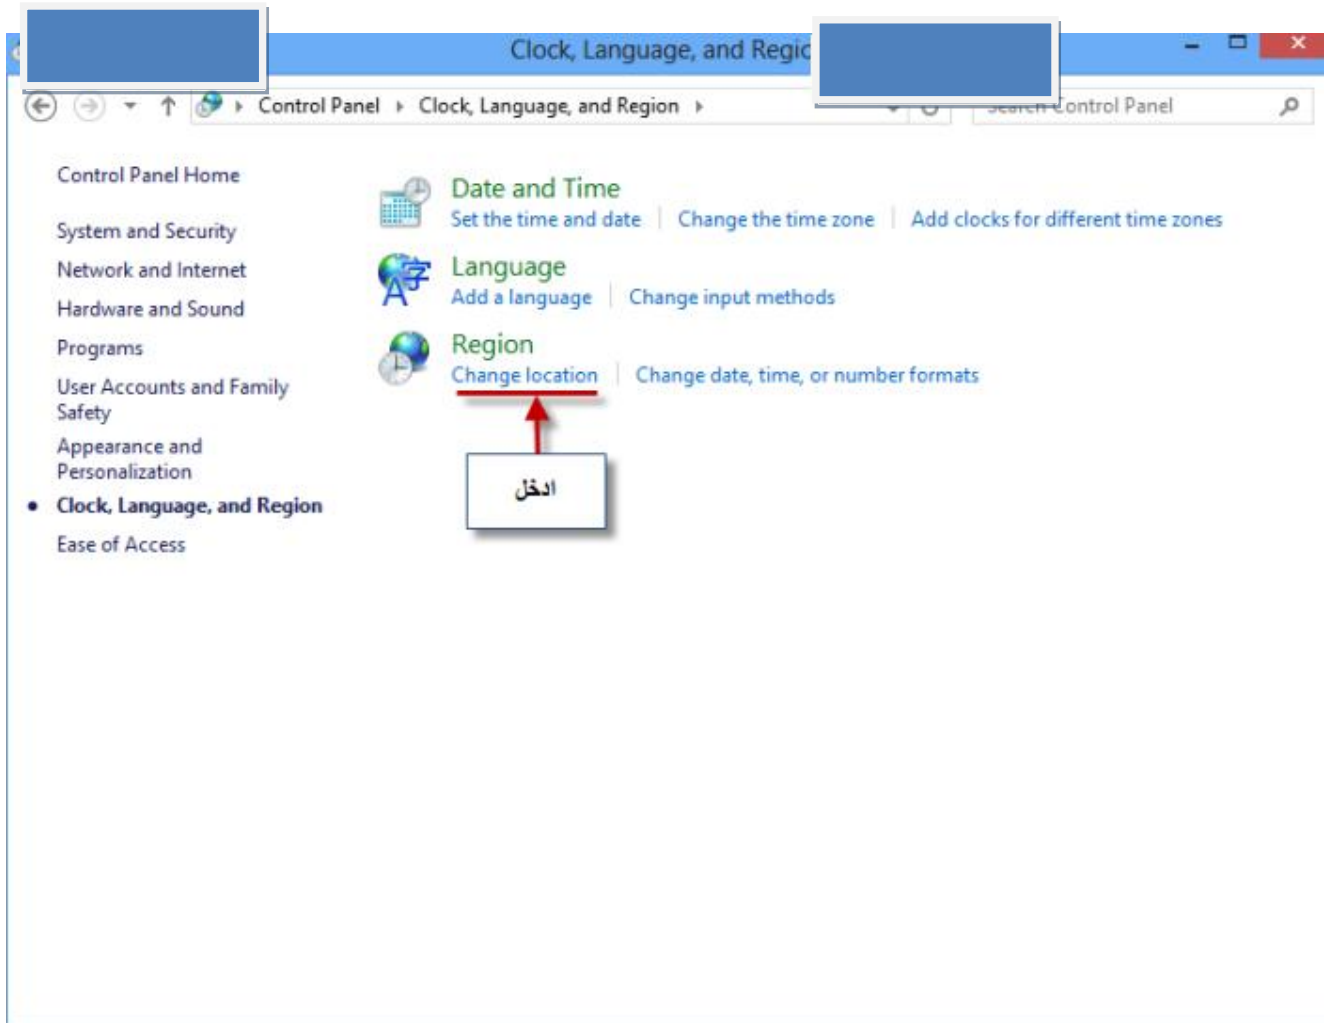

Hardware and Sound

View devices and printers
Add a device

Programs

Uninstall a program

User Accounts and Family Safety

Change account type
Set up Family Safety for any user

Appearance and Personalization

Change the theme
Change desktop background
Adjust screen resolution

Clock, Language, and Region

Add a language
Change input methods
Change date, time, or number formats

Ease of Access

Let Windows suggest settings
Optimize visual display

- Control Panel Home
- System and Security
- Network and Internet
- Hardware and Sound
- Programs
- User Accounts and Family Safety
- Appearance and Personalization
- **Clock, Language, and Region**
- Ease of Access