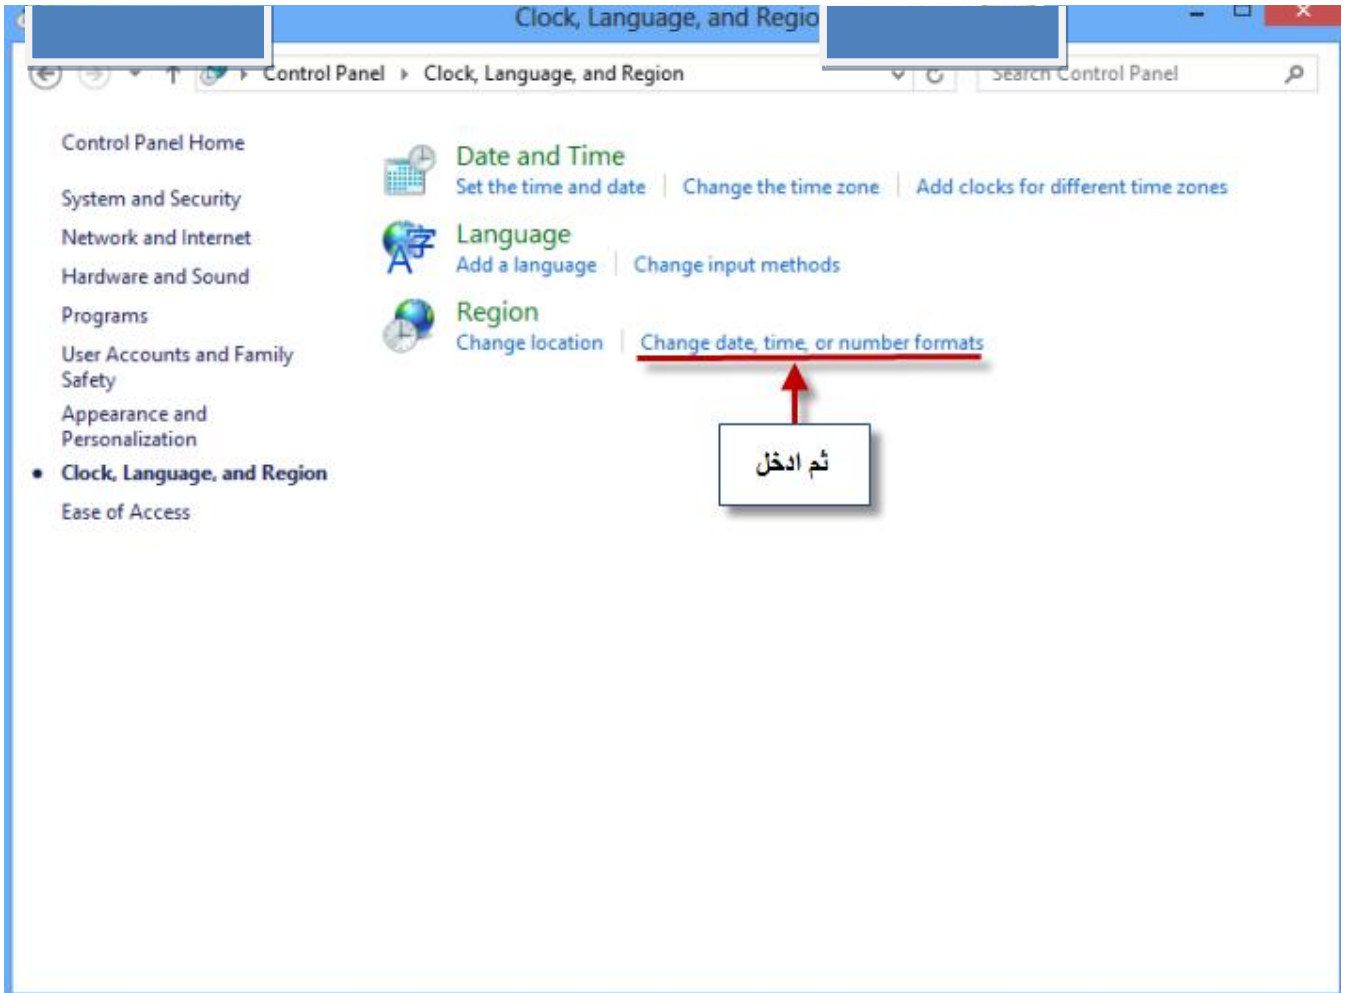

Clock, Language, and Region

Add a language
Change input methods
Change date, time, or number formats

Ease of Access

Let Windows suggest settings
Optimize visual display

- Control Panel Home
- System and Security
- Network and Internet
- Hardware and Sound
- Programs
- User Accounts and Family Safety
- Appearance and Personalization
- **Clock, Language, and Region**
- Ease of Access