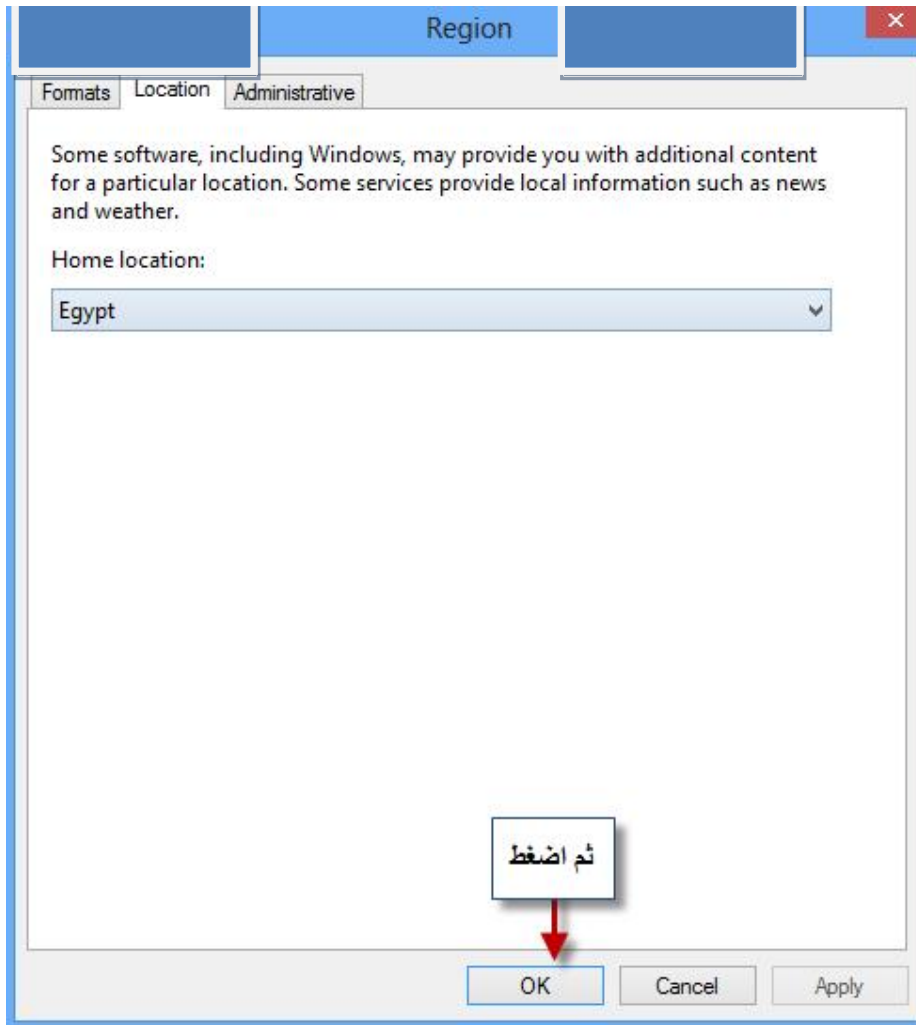

Clock, Language, and Region

Add a language
Change input methods
Change date, time, or number formats

Ease of Access

Let Windows suggest settings
Optimize visual display

- Control Panel Home
- System and Security
- Network and Internet
- Hardware and Sound
- Programs
- User Accounts and Family Safety
- Appearance and Personalization
- **Clock, Language, and Region**
- Ease of Access